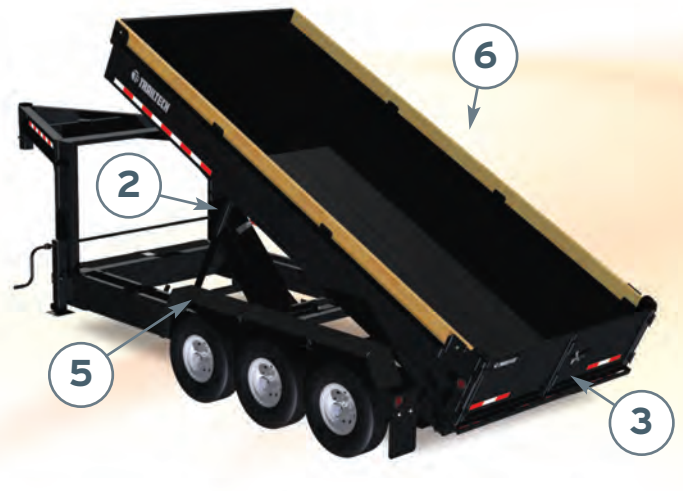

DUMP SERIES

L235HD PH, L270HD GN
L270HD PH, L370HD GN
L370HD PH

The Dump series include a range of models, all designed to meet your specific needs. Slide in ramps make these trailers ideal for loading and hauling your equipment, and store conveniently under the trailer when not in use. The two-way tailgate features a rear double door and spreader gate, allowing for fast unloading of your materials, or a more controlled flow if you prefer. The versatility and convenience of these trailers give you maximum control and the ability to use the product as a handy dump trailer or a flat deck trailer with complete ease.

2) Scissor Hoist

The Heavy Duty High Lift Hoist provides stability, strength, and optimal dumping angle.

3) Two Way Tailgate

The versatile two way tailgate incorporates a spreader gate for even flow of material, and barn doors for equipment loading.

4) Adjustable Coupling & HD Jack

The Adjustable Coupling and HD Dropleg Jack allows for choice of coupling, ease of hook up and ability to tow level loads.

5) Jeep Style Fenders

The Heavy Duty Jeep Style Checker Plate Fenders are designed for long lasting durability and strength.