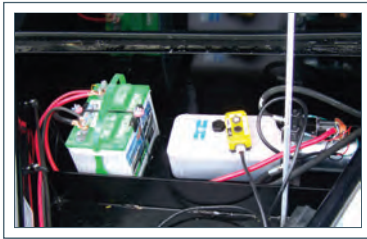

1) Electric/Hydraulic Power Pack

Two Way Electric/Hydraulic Power Pack with 10' hand held, gives control and safety when unloading.